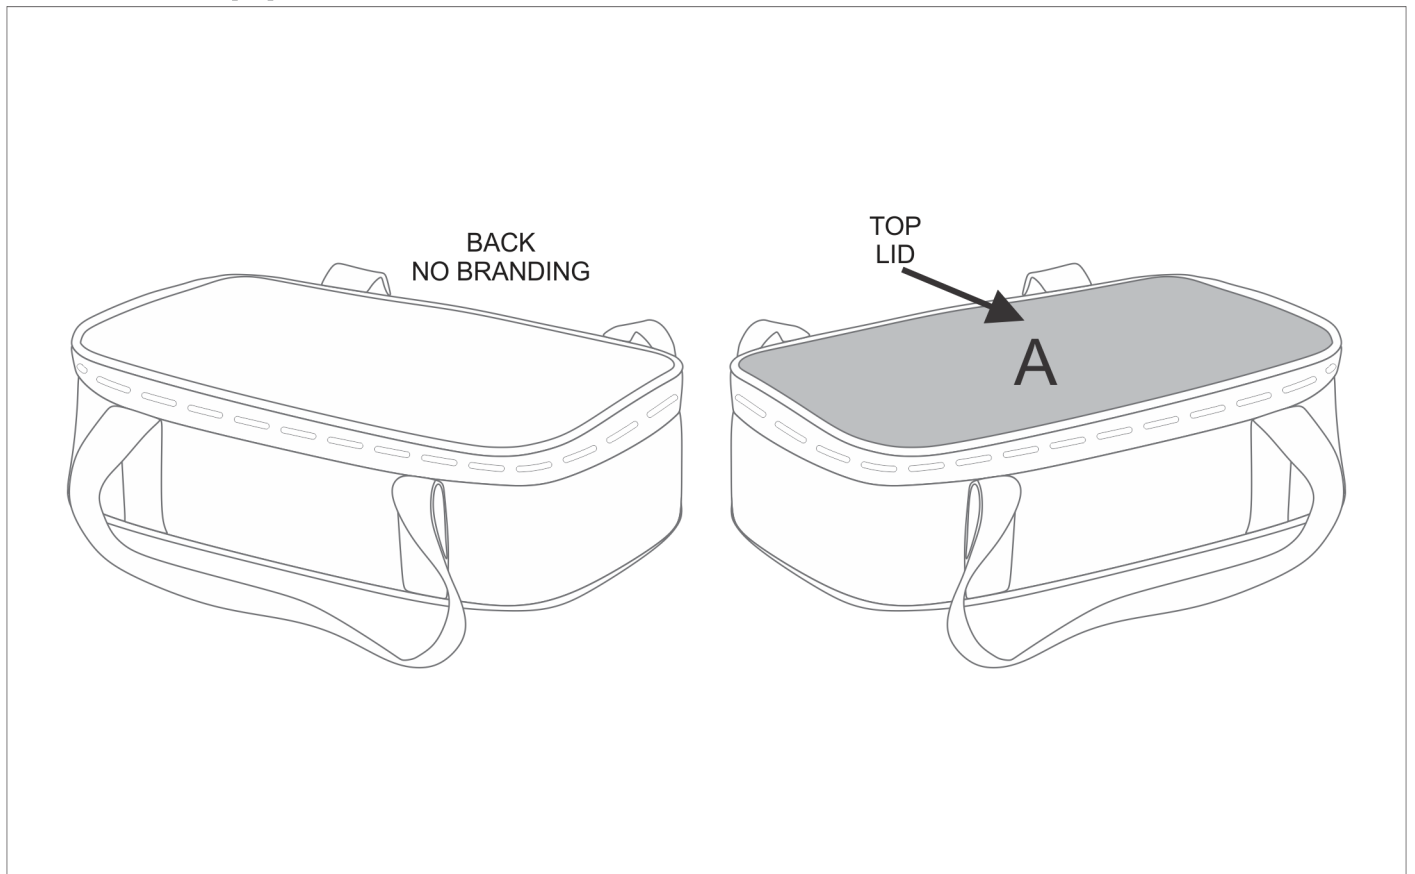

SG-HP-31-G

PPS Hoppla Chillout Lunch Cooler

Need to know:

- Includes 1-Position Sublimation (setup fees apply)
- **Please Note: We cannot guarantee 100% logo Alignment on all Brandable Panels.**

Branding Options:

Position A

1. Custom Sublimation A (CPSUB-A)
Full Colour
Size: 305mm wide x 170mm high